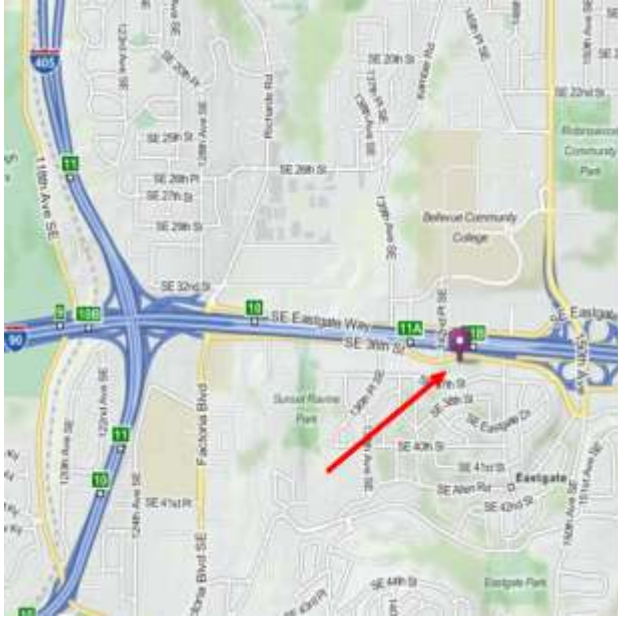

DRIVING DIRECTIONS

Career Horizons, LLC
Located on 1st Floor of Eastside Office Center Building
14205 SE 36th Street, Suite 100, Bellevue, WA 98006
(425) 450-4960 | www.career-horizons.com

From I-405 North or South

Take I-405 to I-90 East, then get off at Exit 11A (150th Avenue SE)
Take a right on 38th just past the Chevron Gas Station
The Eastside Office Center is about a 1/3 mile down the road on the left

From I-90 Westbound

Take second ramp of Exit 11 (150th Avenue SE) to curve around back over the freeway
Take a right on 38th just past the Chevron Gas Station
The Eastside Office Center is about a 1/3 mile down the road on the left

From I-5 or I-90 Eastbound

Take I-90 East to Exit 11A (150th Avenue SE)
Take a right on 38th just past the Chevron Gas Station
The Eastside Office Center is about a 1/3 mile down the road on the left

Parking is free in front of the building and when you enter the building lobby, take the elevator up to the 1st floor and ask for Career Horizons at the front desk!